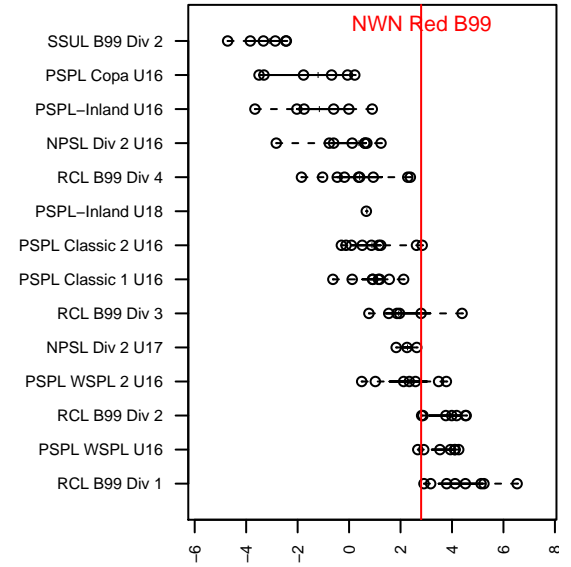

## NWN Red B99

NW Nationals  
 Mountlake Terrace, WA  
 B99 total strength=1529  
 attack=13.32 defense=11.77  
 fall league = RCL B99 Div 3

alt names used:  
 NORTHWEST NATIONALSNWN B99 RED  
 NWN B 99 Red  
 NWN B99 A Red  
 NORTHWEST NATIONALS NWN B99 RED (W  
 NORTHWEST NATIONALSNWN B99 RED  
 NWN B99 A Red

Venues played:  
 2015 Snohomish United Invit Gold  
 2015 Davis Legacy College Showcase Champi  
 2015 REDAPT Cup Gold U16  
 2015 RCL B99 Div 3  
 2015 Portland Winter Showcase U16  
 2015 WYS Presidents Cup B99 Div 1

**attack and defense variance (black dot)  
relative to other teams  
and top 10 in region**

**attack and defense rating  
relative to others at age  
and all opponents in last 13 months**

**Performance relative to 13 month average**