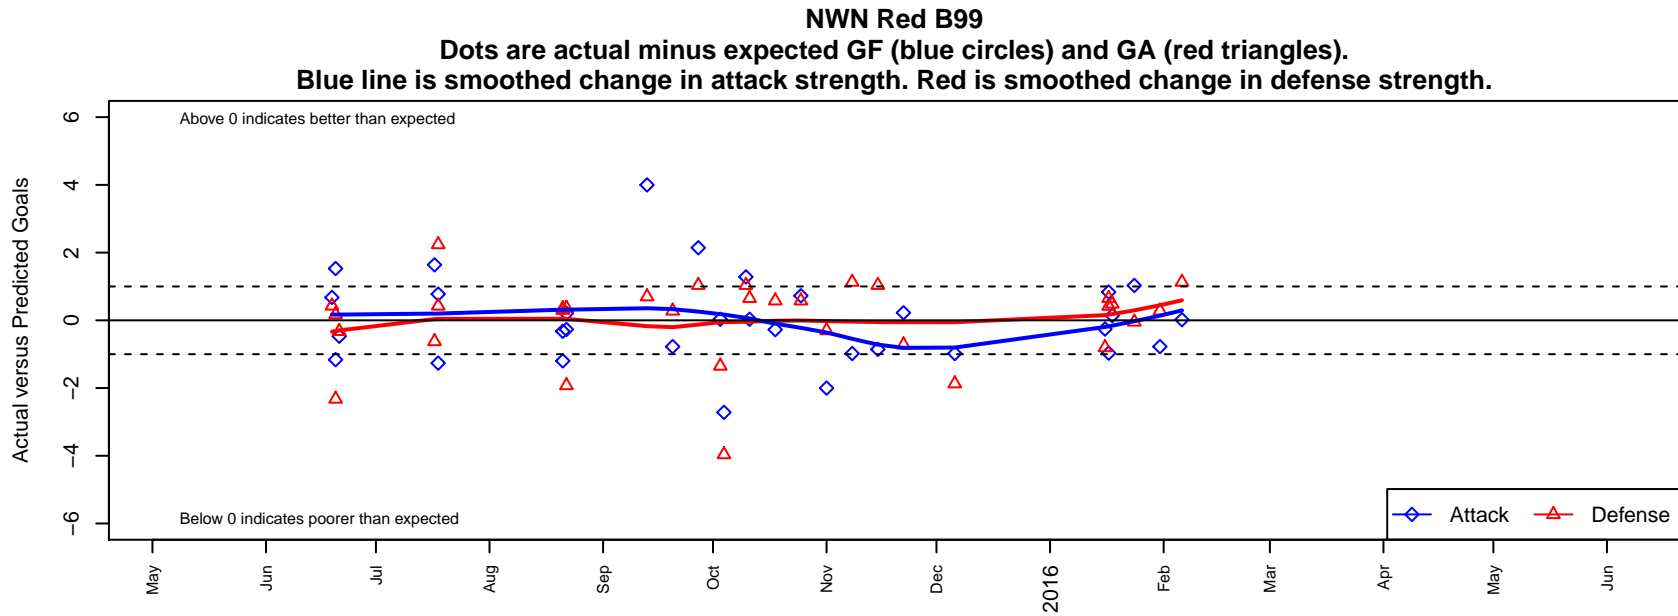

## NWN Red B99

NW Nationals  
 Mountlake Terrace, WA  
 B99 total strength=1529  
 attack=13.32 defense=11.77  
 fall league = RCL B99 Div 3

alt names used:  
 NORTHWEST NATIONALSNWN B99 RED  
 NWN B 99 Red  
 NWN B99 A Red  
 NORTHWEST NATIONALS NWN B99 RED (W  
 NORTHWEST NATIONALSNWN B99 RED  
 NWN B99 A Red

**attack and defense variance (black dot)  
relative to other teams  
and top 10 in region**

**attack and defense rating  
relative to others at age  
and all opponents in last 13 months**

**Performance relative to 13 month average**